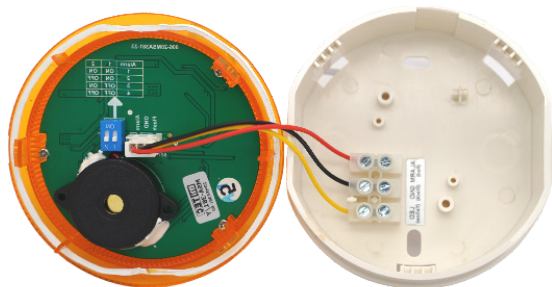

MSA Series Flash Lamp and Siren

Red

Green

Yellow

Blue

MSA-380

Flash Light Bulb

- E14 Light Bulb
- **Waterproof (IP44)**
- Red / Green / Yellow / Blue Color
- Power : DC 12~24V
- Dimensions : \varnothing 90 x 86 H mm

MSA-381

LED Flash Lamp With Siren Function

- LED Flash Lamp with Siren
- Waterproof (IP44)
- Red / Green / Yellow / Blue Color
- Power : DC 12~24V
- Dimensions : \varnothing 90 x 86H mm